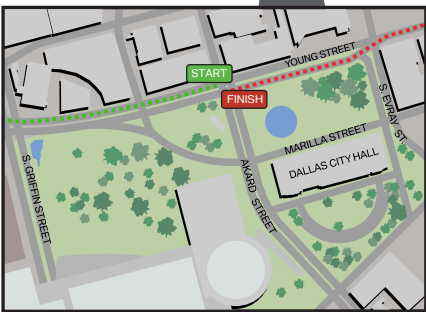

BMW DALLAS MARATHON™

MAP KEY

- MARATHON
- HALF MARATHON

*THE BMW DALLAS MARATHON RESERVES THE RIGHT TO CHANGE THE COURSE AS NEEDED PRIOR TO EVENT DATE.