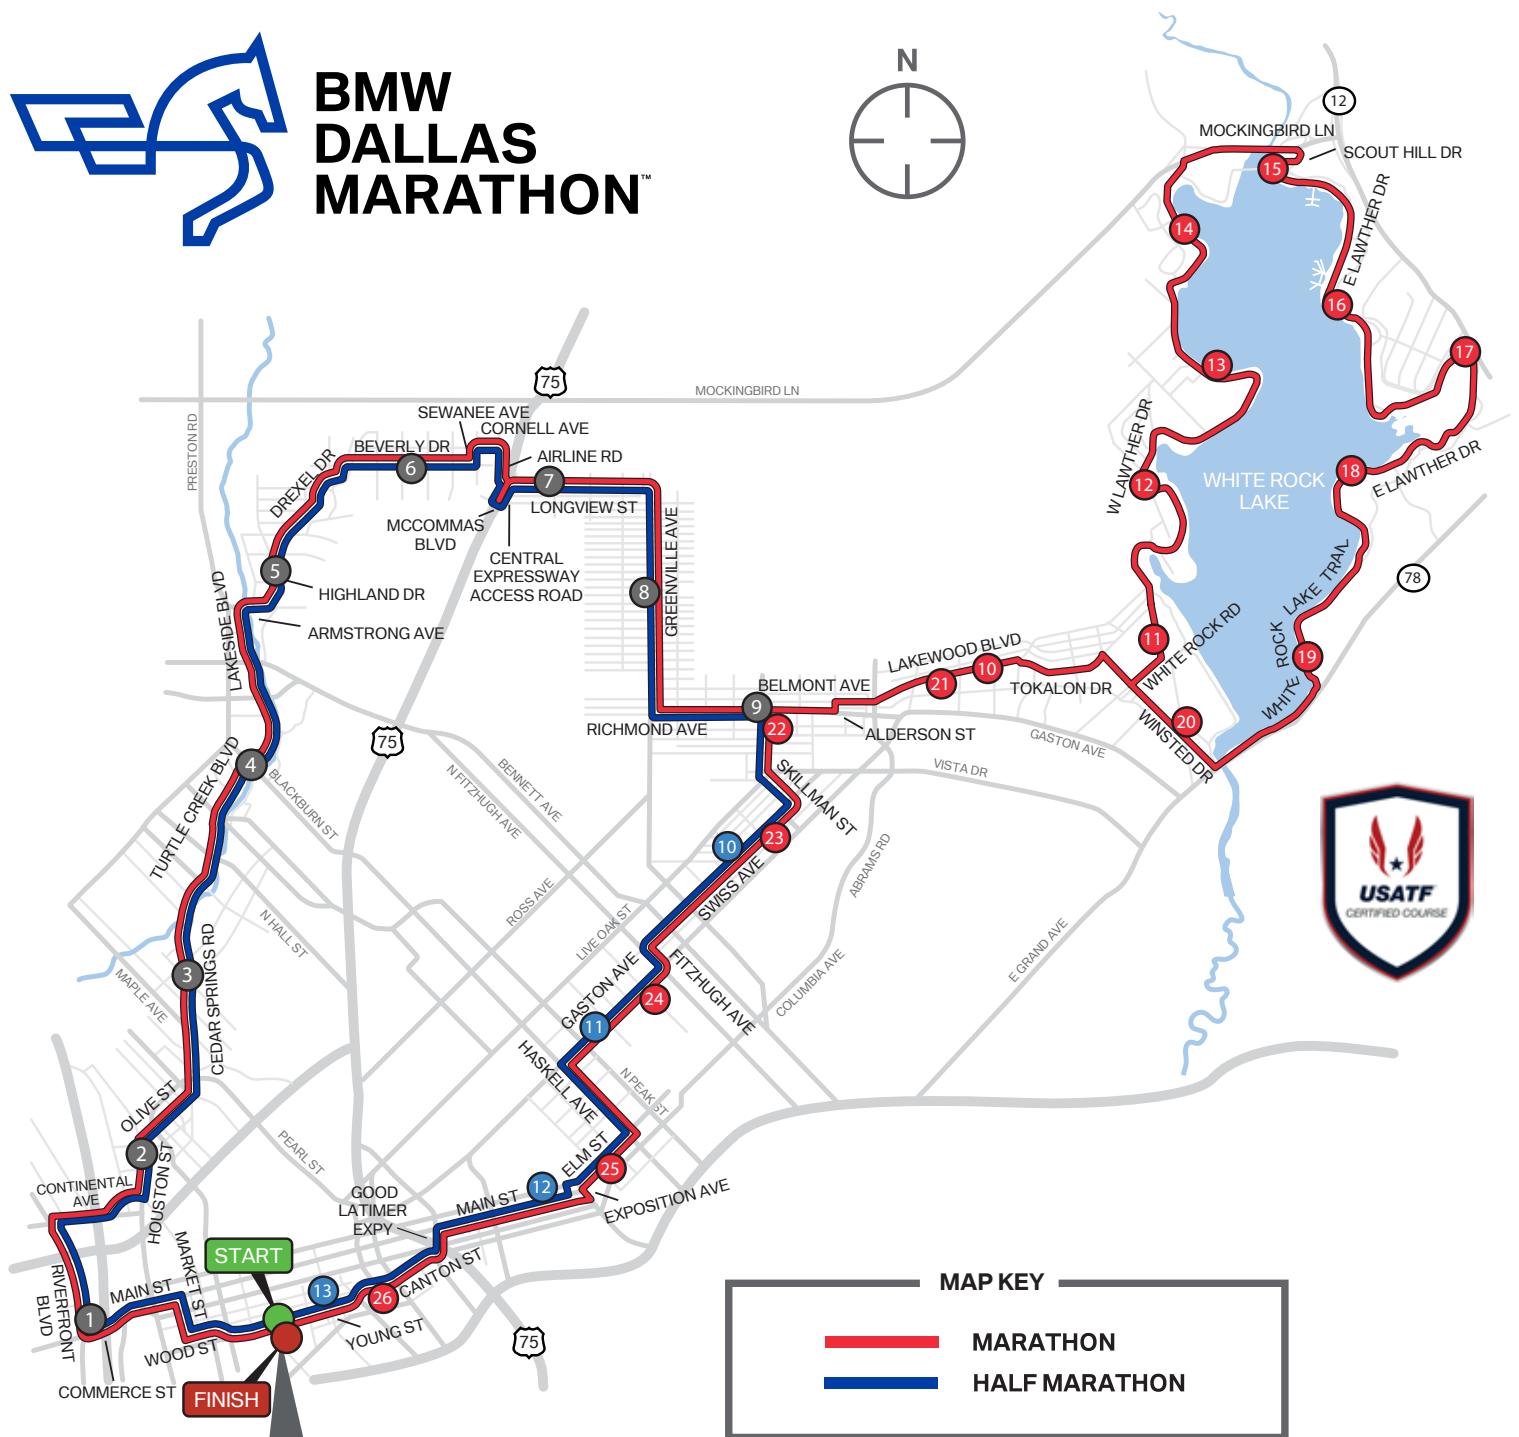

BMW DALLAS MARATHON™

MAP KEY

- MARATHON
- HALF MARATHON

*THE BMW DALLAS MARATHON RESERVES THE RIGHT TO CHANGE THE COURSE AS NEEDED PRIOR TO EVENT DATE.