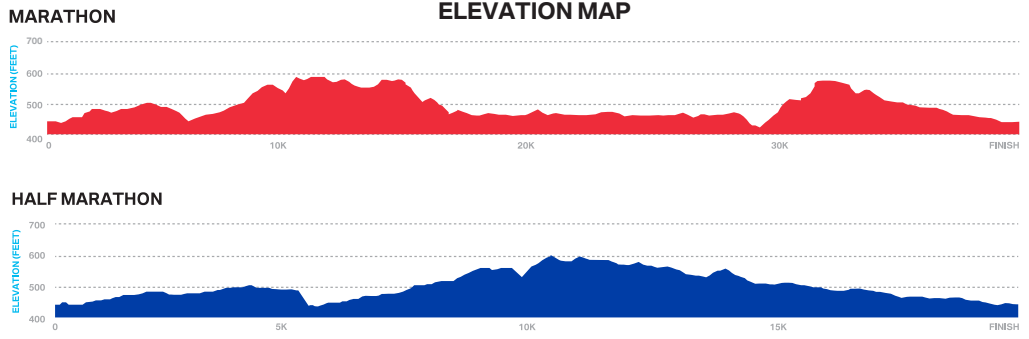

BMW DALLAS MARATHON™

MAP KEY

- MARATHON
- HALF MARATHON

*THE BMW DALLAS MARATHON RESERVES THE RIGHT TO CHANGE THE COURSE AS NEEDED PRIOR TO EVENT DATE.